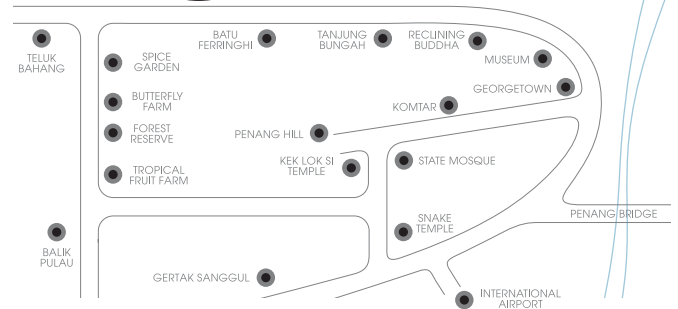

BAYVIEW INTERNATIONAL HOTELS & RESORTS

AUSTRALIA

Bayview On The Park Melbourne
Bayview Boulevard Sydney
Bayview Eden Melbourne
Bayview Geographe Resort Busseton

MALAYSIA

Bayview Beach Resort Penang
Bayview Hotel Melaka
Bayview Hotel Georgetown Penang
Bayview Hotel Langkawi

NEW ZEALAND

Bayview Wairakei Resort Taupo
Bayview Chateau Tongariro Mount Ruapehu

SINGAPORE

Bayview Hotel Singapore

bayview
beach resort

penang malaysia

01 • Splendid beachfront

Bayview Beach Resort, Penang, with its view of the scenic bay of the "Foreigner's Rock", is located on Batu Ferringhi Beach, 20 minutes from Georgetown and 45 minutes from Penang International Airport.

Batu Ferringhi Beach has wide golden-sand beaches and hillsides that draw repeat visitors each year. Parallel to the beach is Batu Ferringhi Road, a 3-kilometre stretch with restaurants, cafes, convenience stores, souvenir shops and sidewalk bazaars.

A perfect retreat for holiday-makers and conference participants, Bayview Beach Resort, Penang is a popular choice among leisure travellers and event planners all over the world.

Interesting places to visit around us: